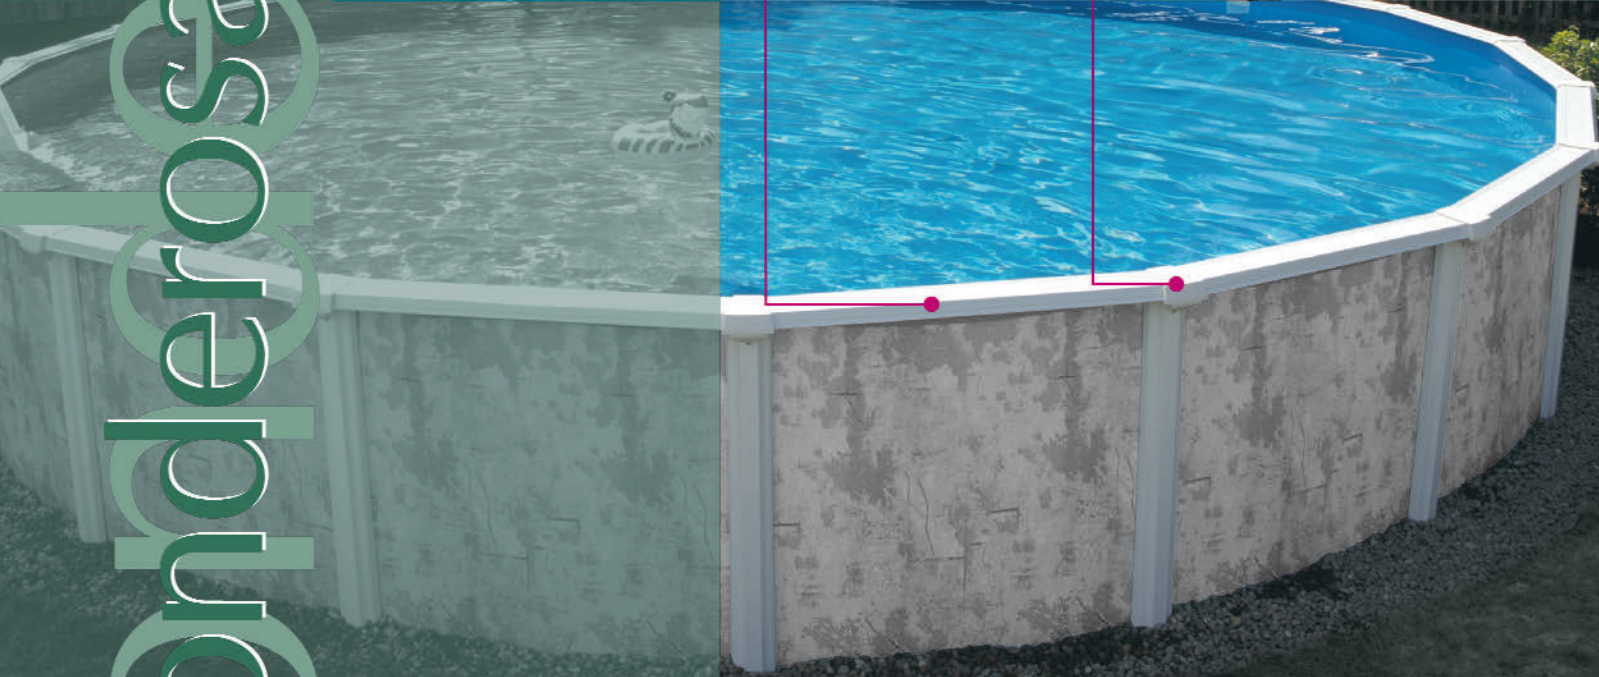

Rigid Cross-Steel Top Rail

Resin Top Cap

Frame Features Gray Textured Finish

- **Sturdy 6" Top Rail**
Wider Top Rail provides increased pool stability
- **Rigid Cross-Steel Top Rail**
Exclusive design for superior structural strength
- **Resin Top Cap**
High-impact super-structural strength
- **More Uprights**
Shorter span between uprights reduces pressure for a stronger pool
- **High Quality Steel Coatings**
Hot-dipped galvanized steel—bonded and texture coated for greatest strength
- **Designer Pool Wall**
Distinctive "Granada LX" design will compliment your backyard decor

Rigid Cross-Steel Top Rail

Resin Top Cap

Seaspray

Shown here is the traditional oval pool with side supports.

The buttress-free is NOT available on the Ponderosa LX.

- **Sturdy 6" Top Rail**
Wider Top Rail provides increased pool stability
- **Rigid Cross-Steel Top Rail**
Exclusive design for superior structural strength
- **Resin Top Cap**
High-impact super-structural strength
- **More Uprights**
Shorter span between uprights reduces pressure for a stronger pool
- **High Quality Steel Coatings**
Hot-dipped galvanized steel—bonded and coated for greatest strength
- **Designer Pool Wall**
Distinctive "Granada LX" design will compliment your backyard decor