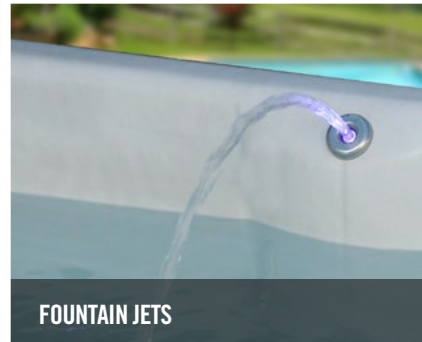

TWO TONE HYDROTHERAPY JETS